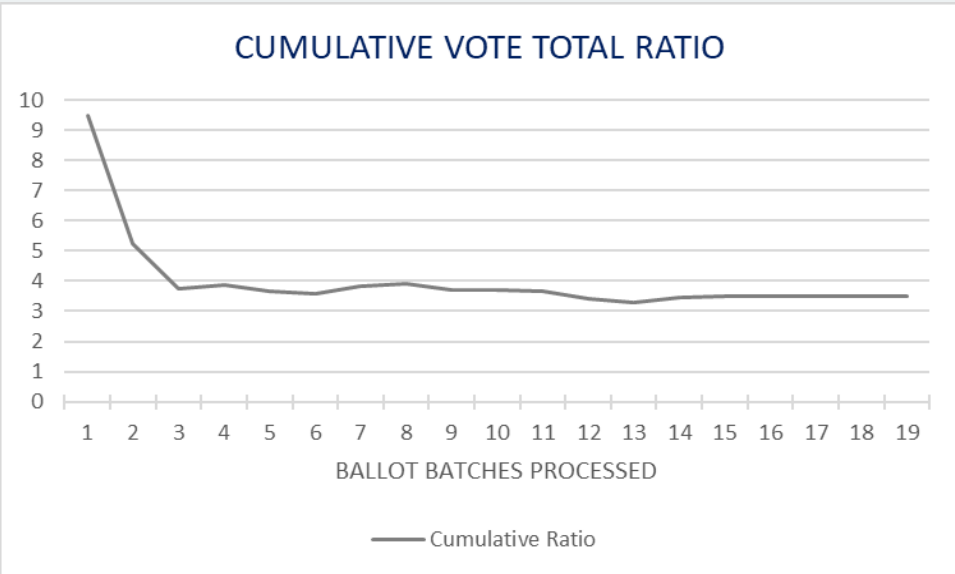

Fire District 3 Merger Into Fire District 5

Fire District 16 (West Mason Fire) EMS Levy