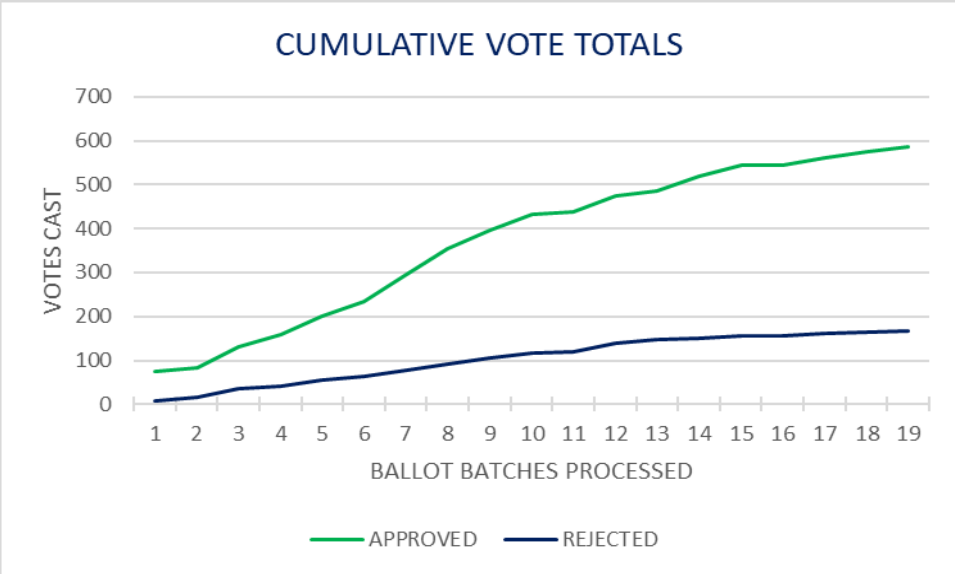

Fire District 3 Merger Into Fire District 5

Fire District 16 (West Mason Fire) EMS Levy