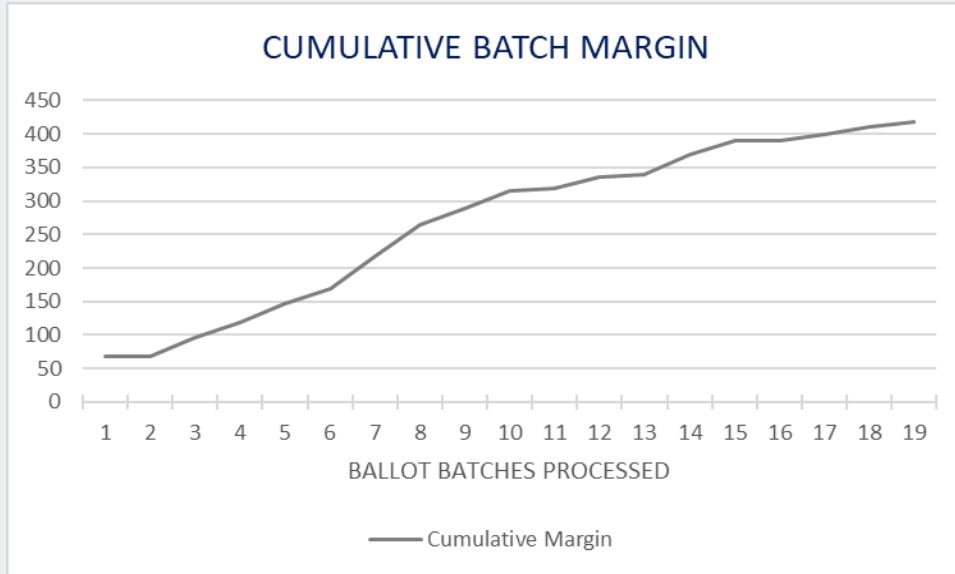

Fire District 3 Merger Into Fire District 5

Fire District 16 (West Mason Fire) EMS Levy