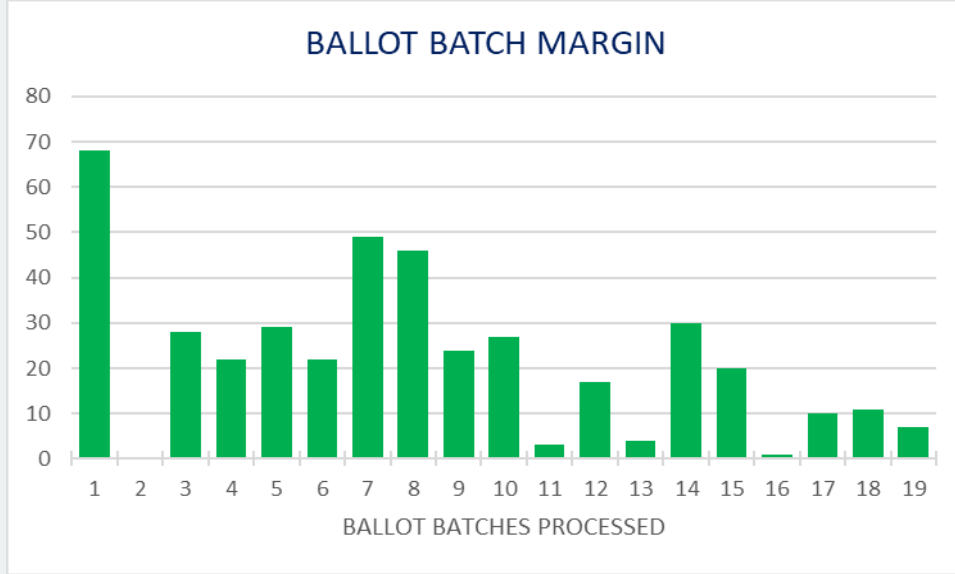

Fire District 3 Merger Into Fire District 5

Fire District 16 (West Mason Fire) EMS Levy