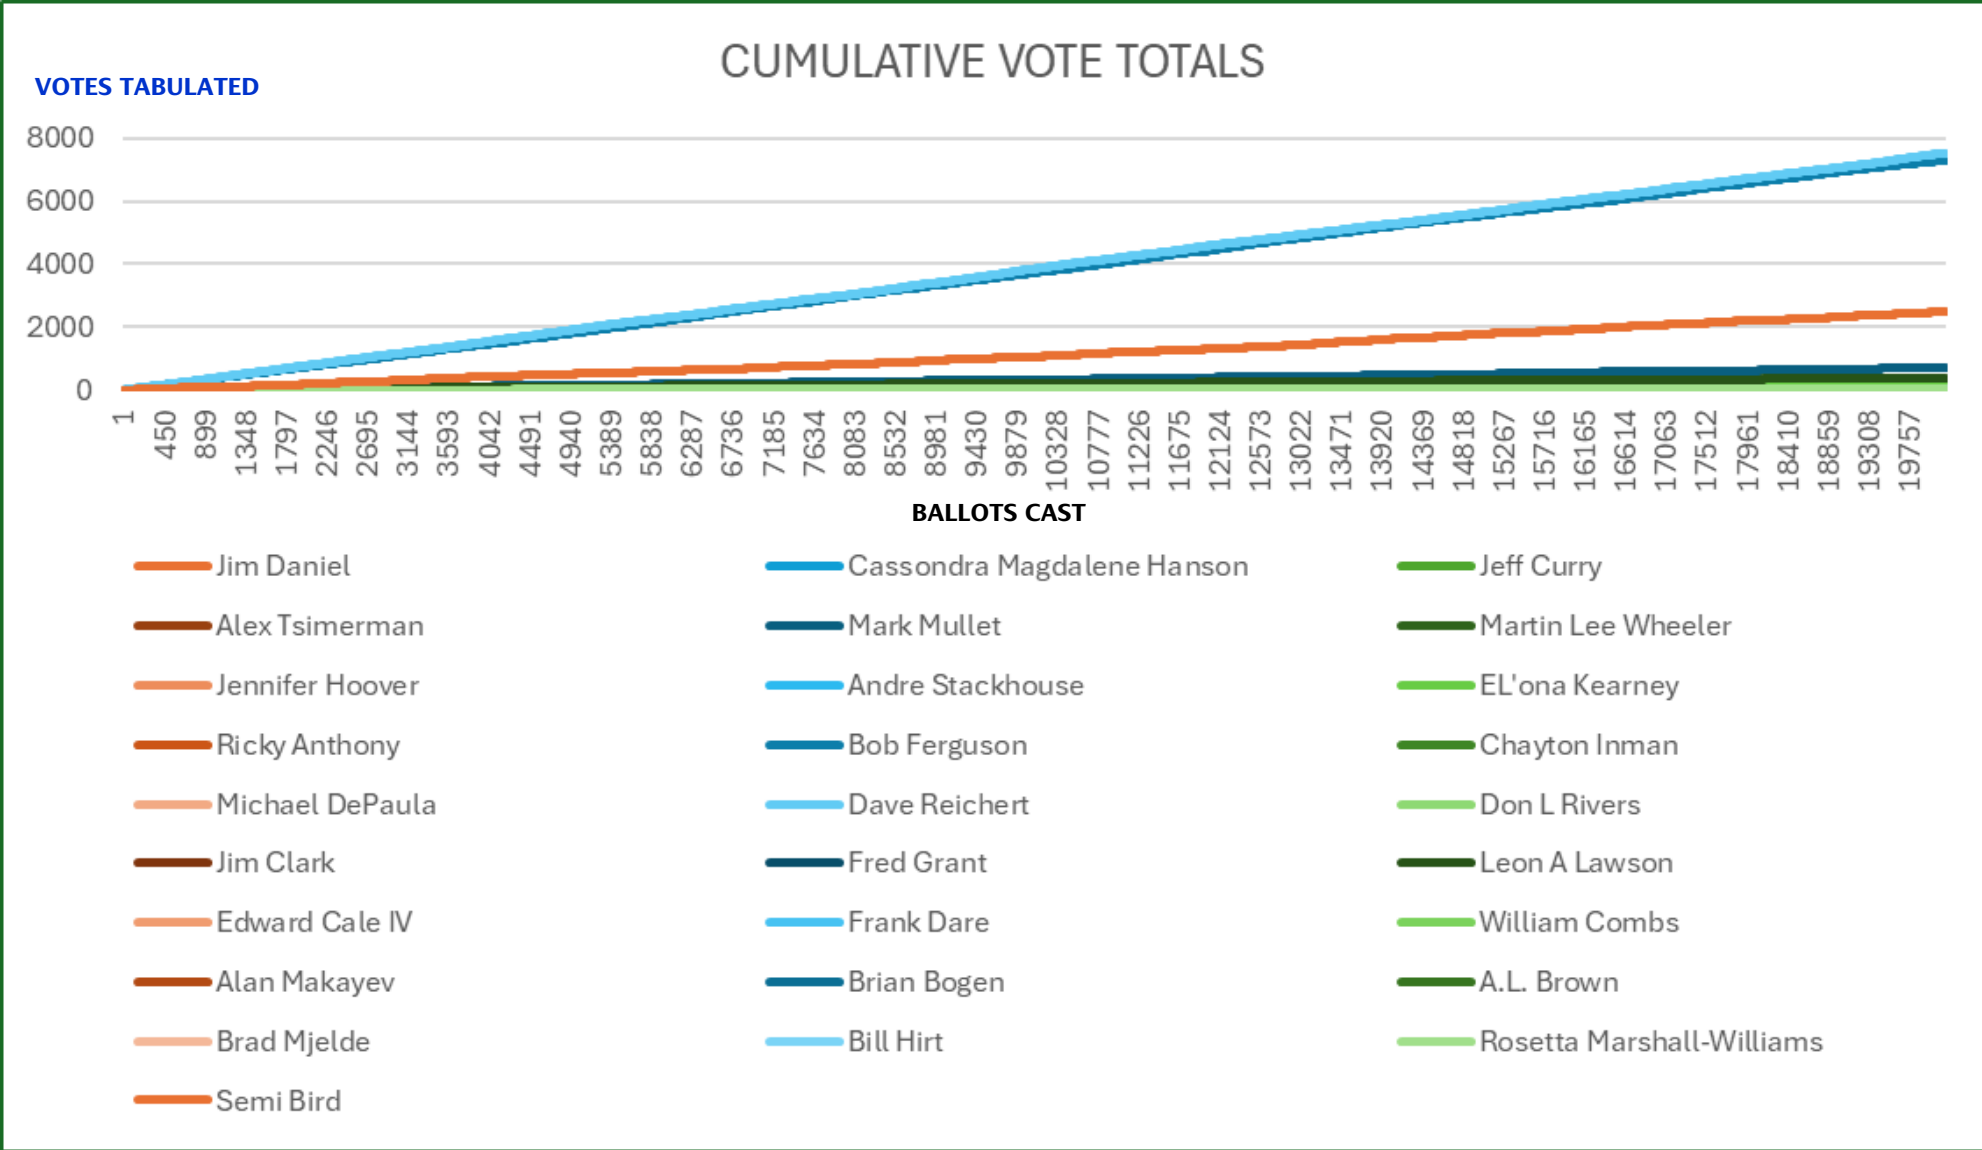

United States Senator

Congressional District 6

Governor (top 6)

Lieutenant Governor

Secretary of State

Attorney General

Commissioner of Public Lands

Superintendent of Public Instruction

Insurance Commissioner

35th Legislative District Representative, Position 1

35th Legislative District Representative, Position 2

Mason County Commissioner District 1

Mason County Commissioner District 2

Supreme Court Justice Position 2