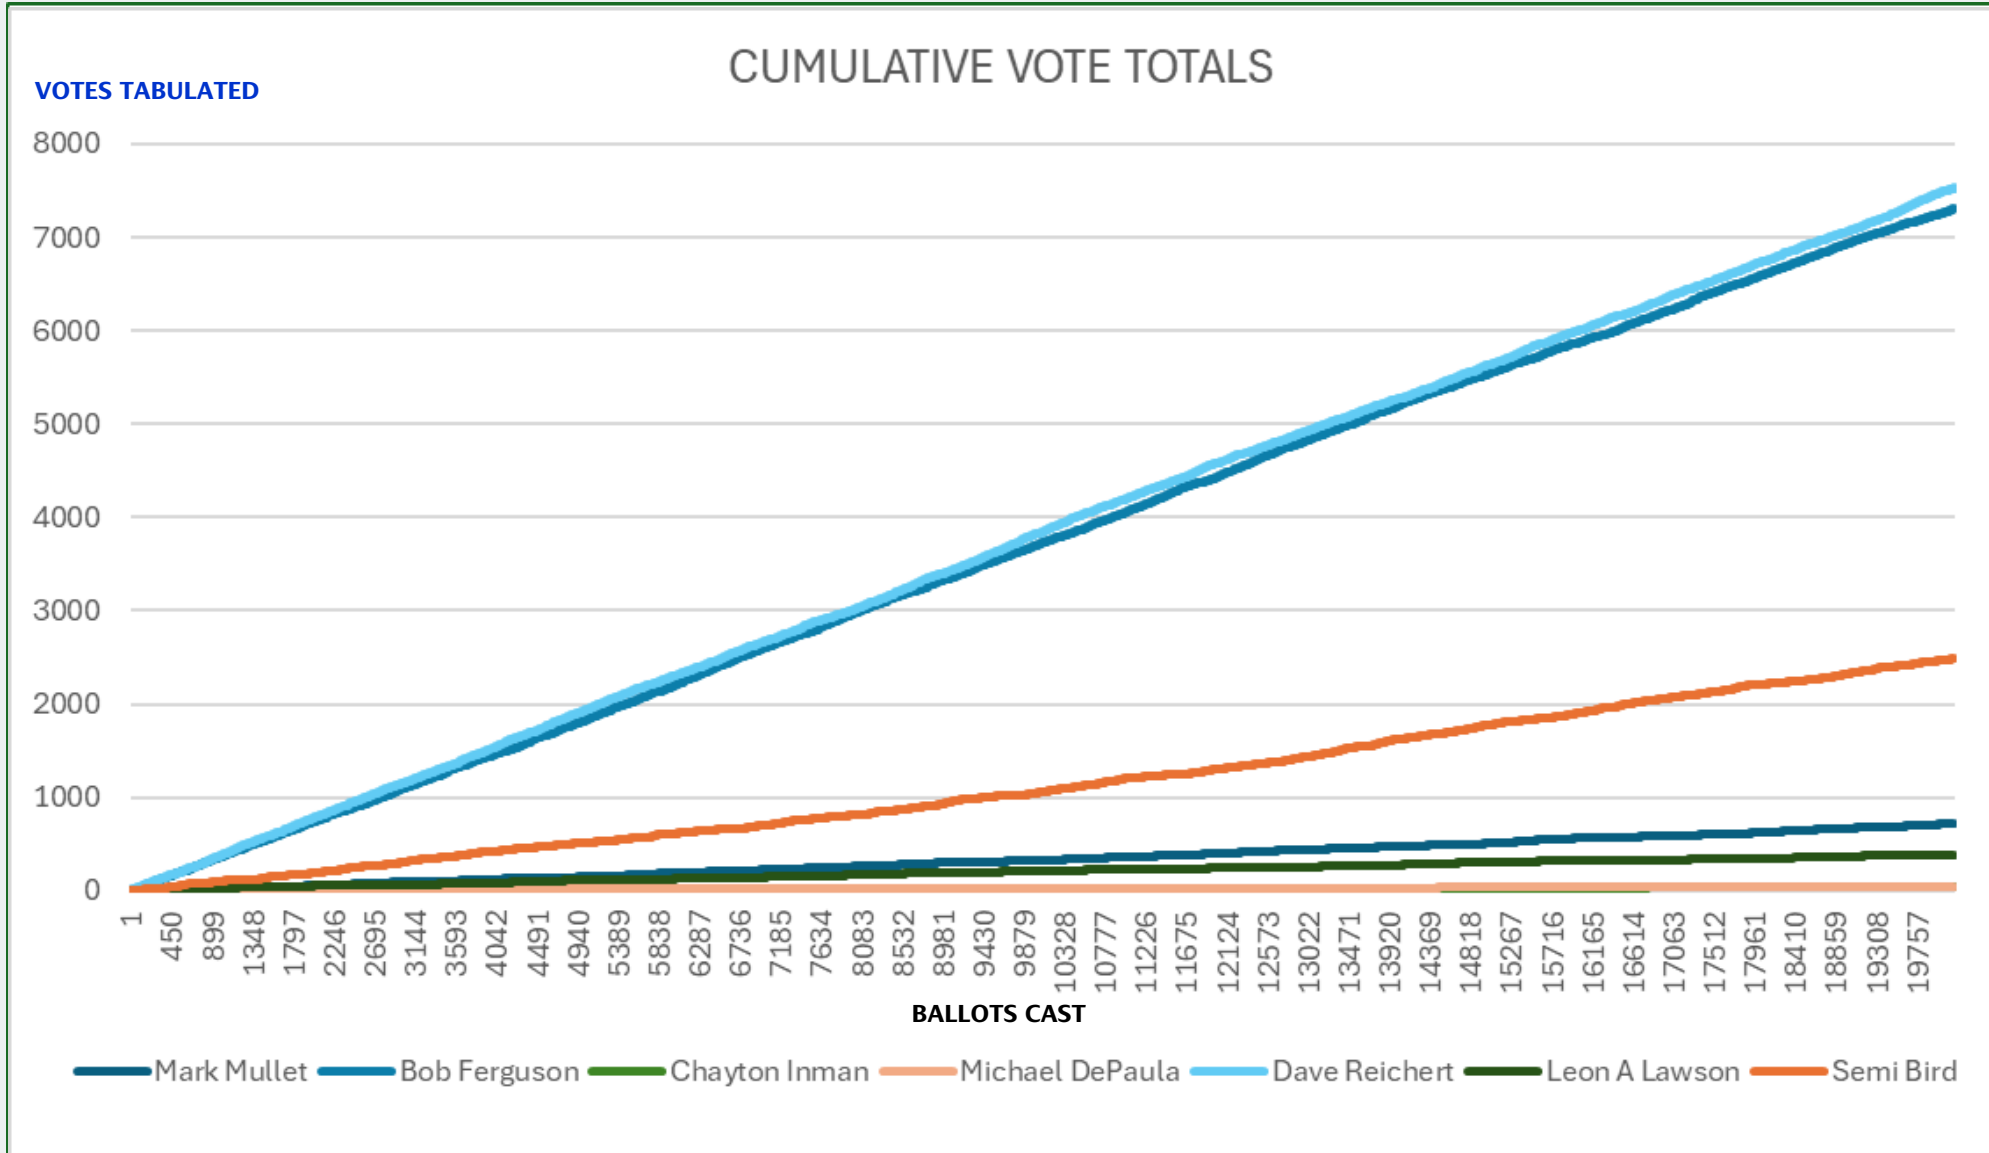

United States Senator

Congressional District 6

Governor (top 6)

Lieutenant Governor

Secretary of State

Attorney General

Commissioner of Public Lands

Superintendent of Public Instruction

Insurance Commissioner

35th Legislative District Representative, Position 1

35th Legislative District Representative, Position 2

Mason County Commissioner District 1

Mason County Commissioner District 2

Supreme Court Justice Position 2