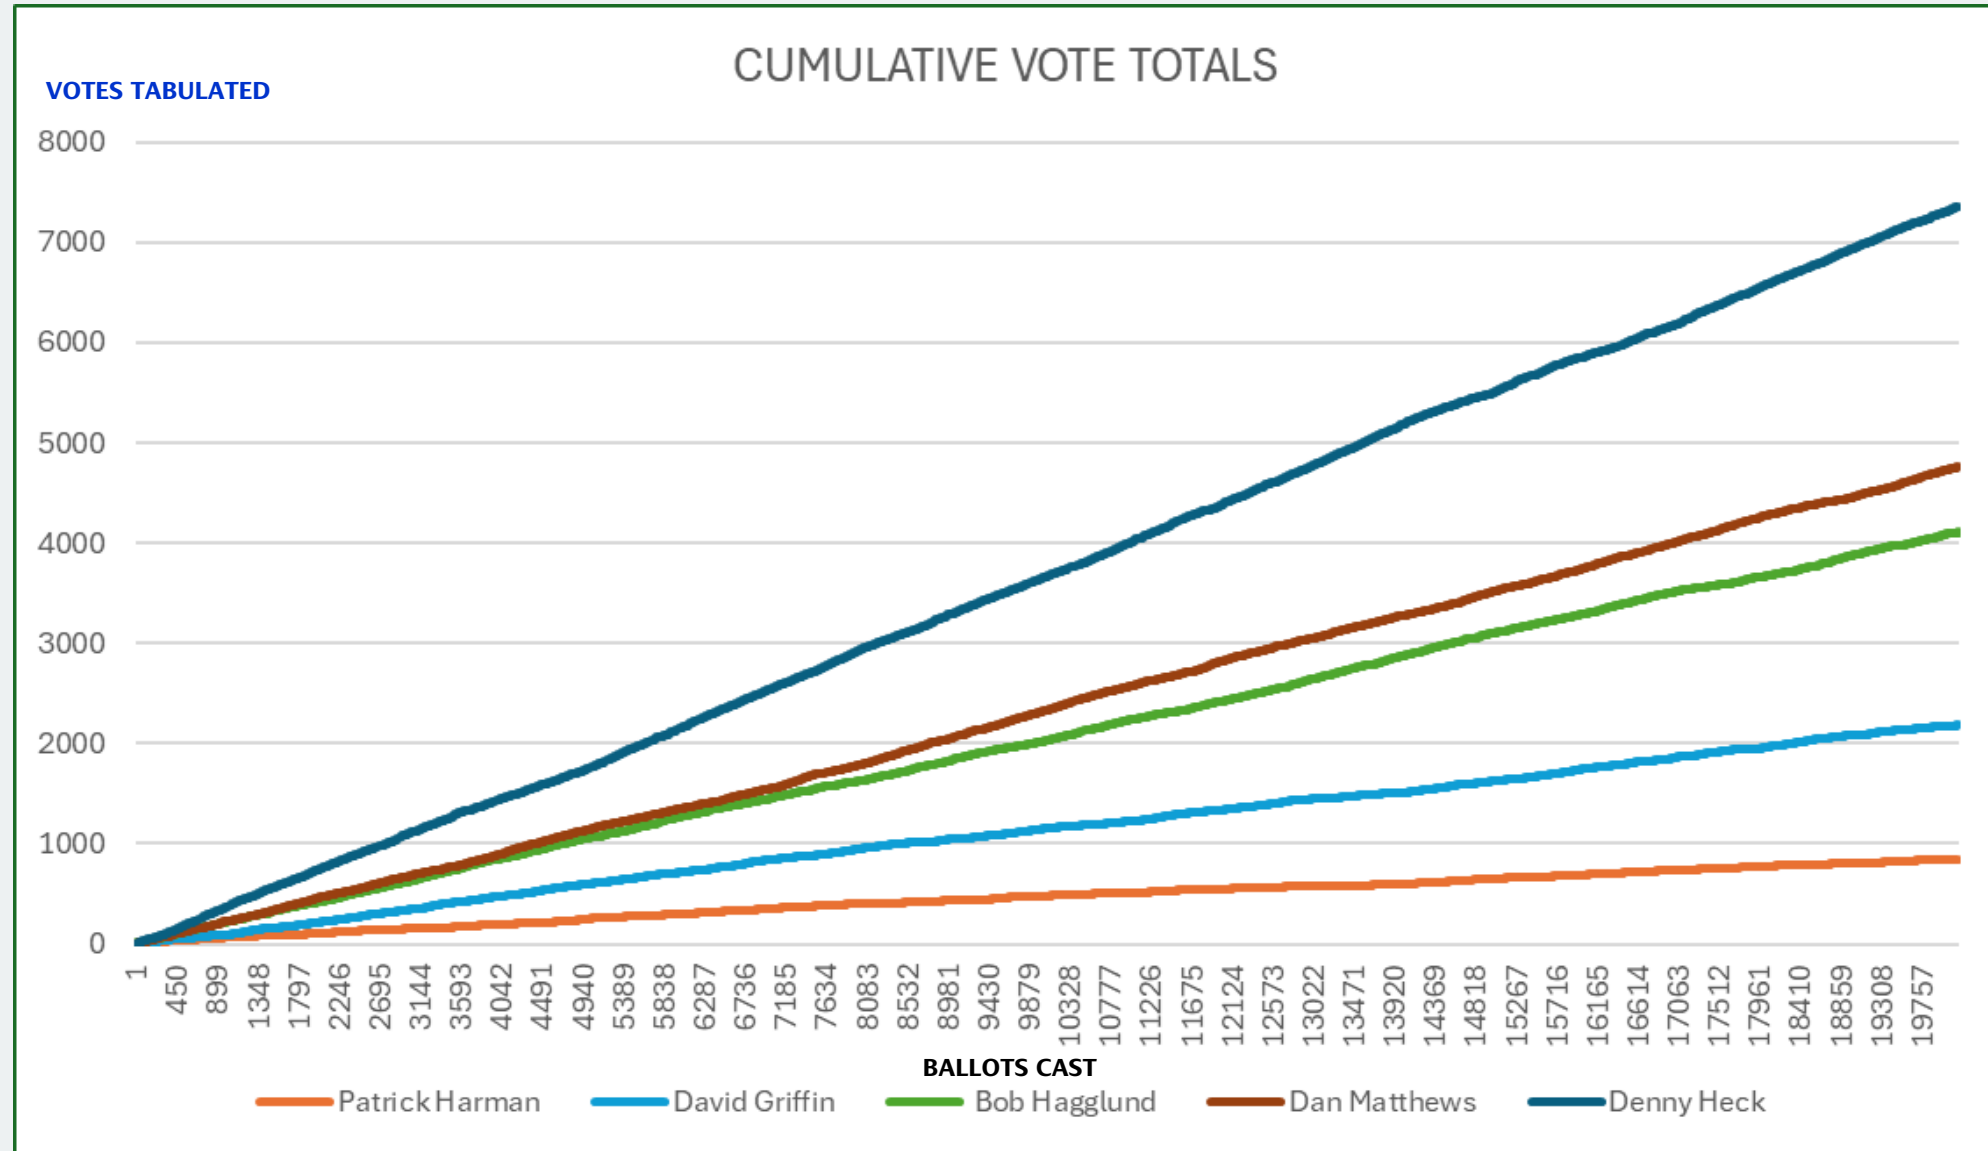

United States Senator

Congressional District 6

Governor (top 6)

Lieutenant Governor

Secretary of State

Attorney General

Commissioner of Public Lands

Superintendent of Public Instruction

Insurance Commissioner

35th Legislative District Representative, Position 1

35th Legislative District Representative, Position 2

Mason County Commissioner District 1

Mason County Commissioner District 2

Supreme Court Justice Position 2