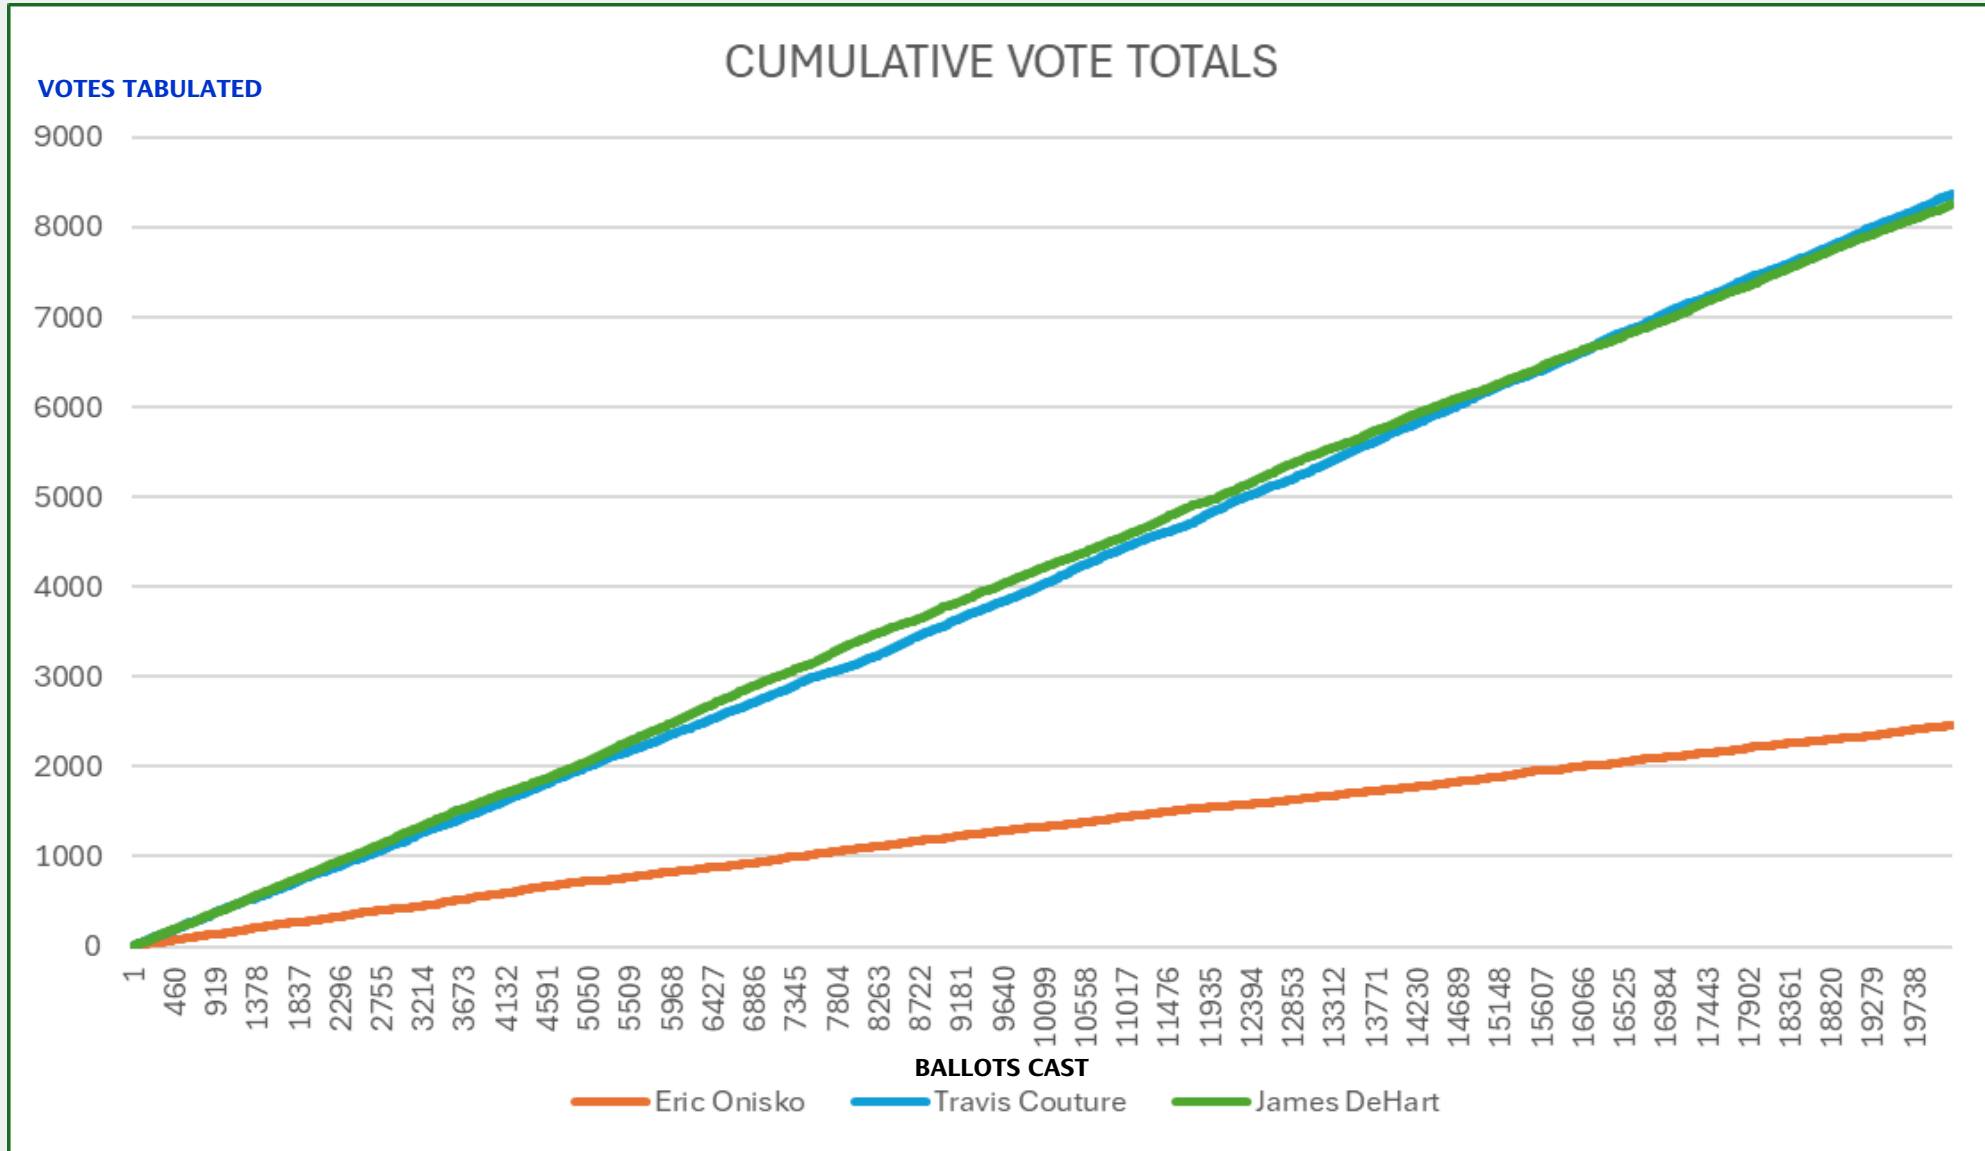

United States Senator

Congressional District 6

Governor (top 6)

Lieutenant Governor

Secretary of State

Attorney General

Commissioner of Public Lands

Superintendent of Public Instruction

Insurance Commissioner

35th Legislative District Representative, Position 1

35th Legislative District Representative, Position 2

Mason County Commissioner District 1

Mason County Commissioner District 2

Supreme Court Justice Position 2