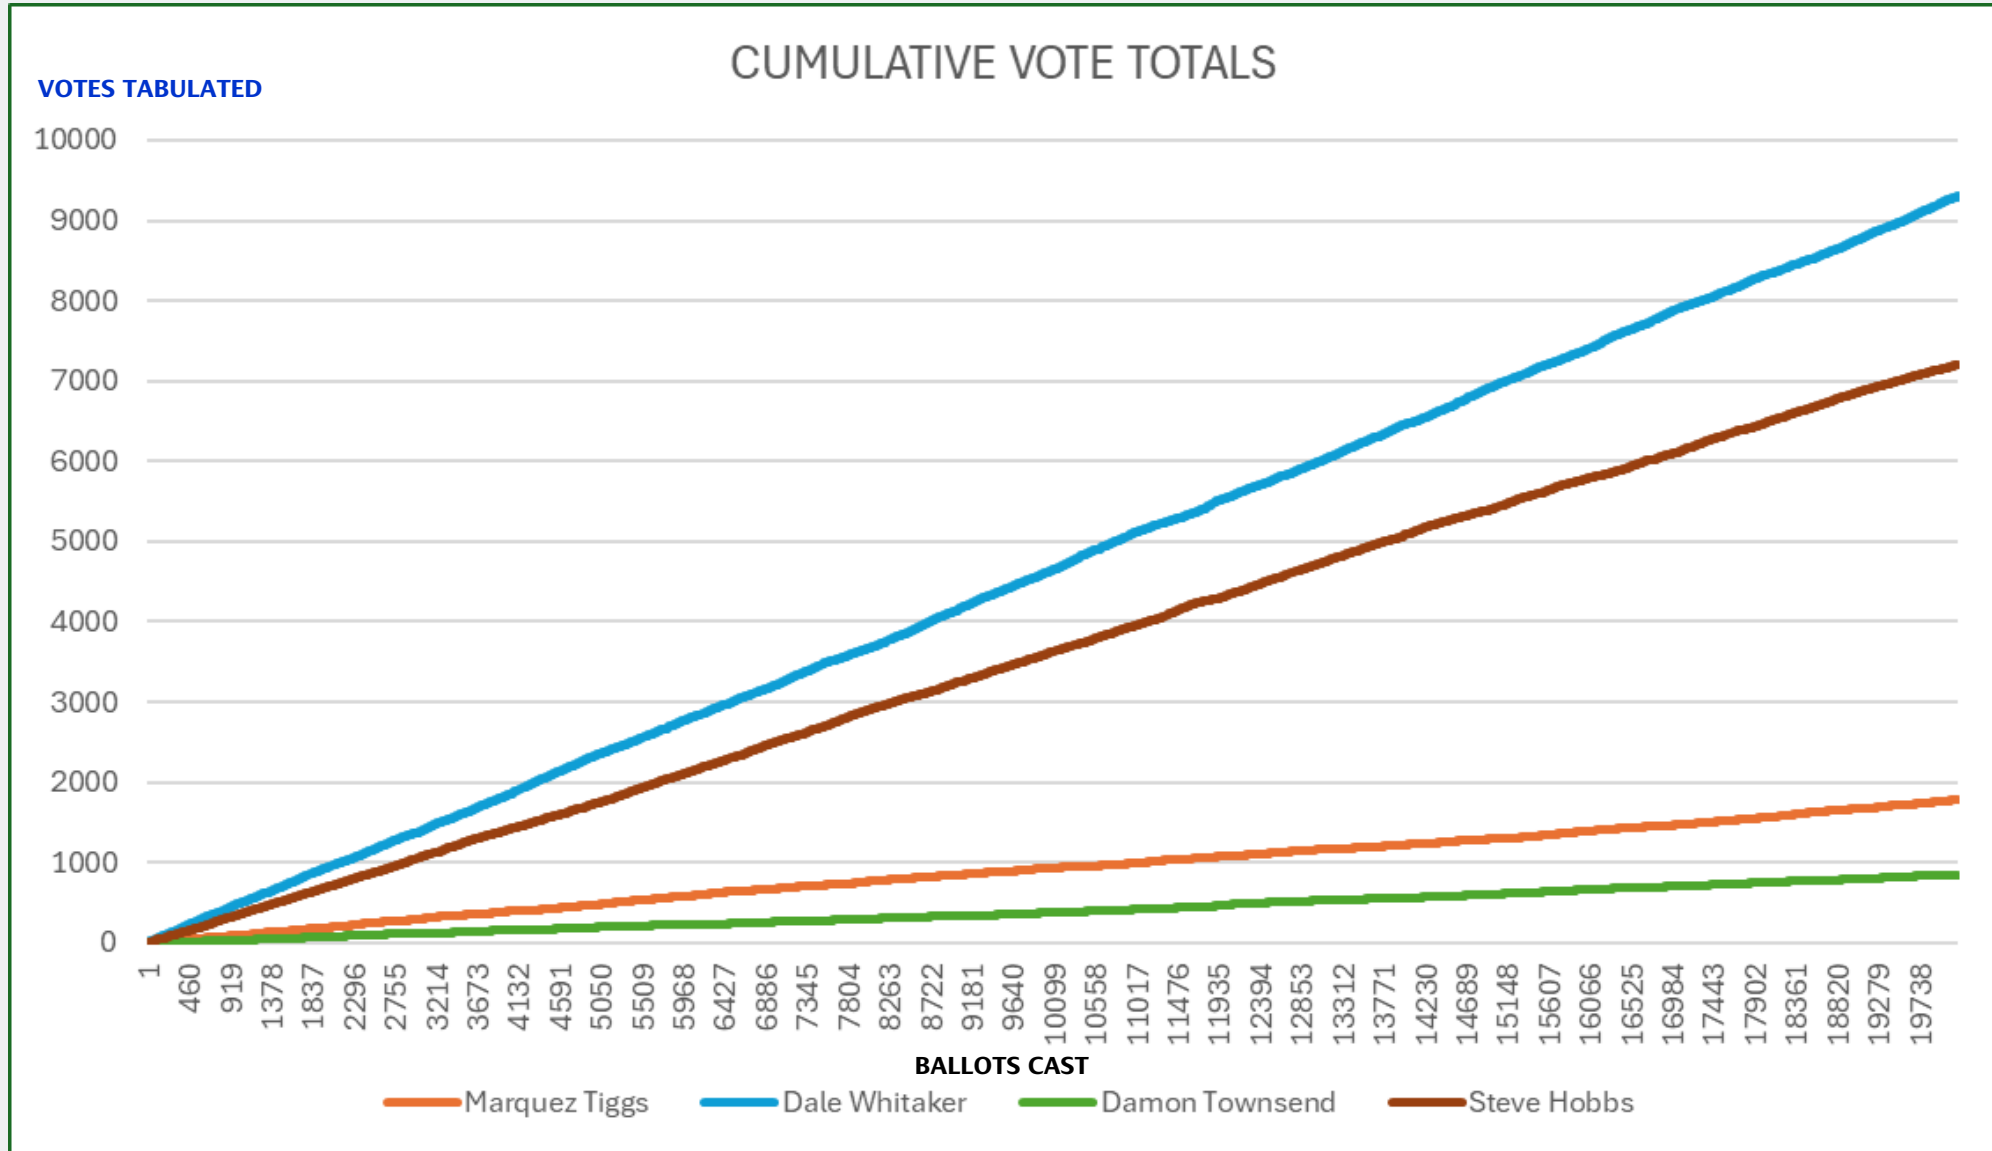

United States Senator

Congressional District 6

Governor (top 6)

Lieutenant Governor

Secretary of State

Attorney General

Commissioner of Public Lands

Superintendent of Public Instruction

Insurance Commissioner

35th Legislative District Representative, Position 1

35th Legislative District Representative, Position 2

Mason County Commissioner District 1

Mason County Commissioner District 2

Supreme Court Justice Position 2