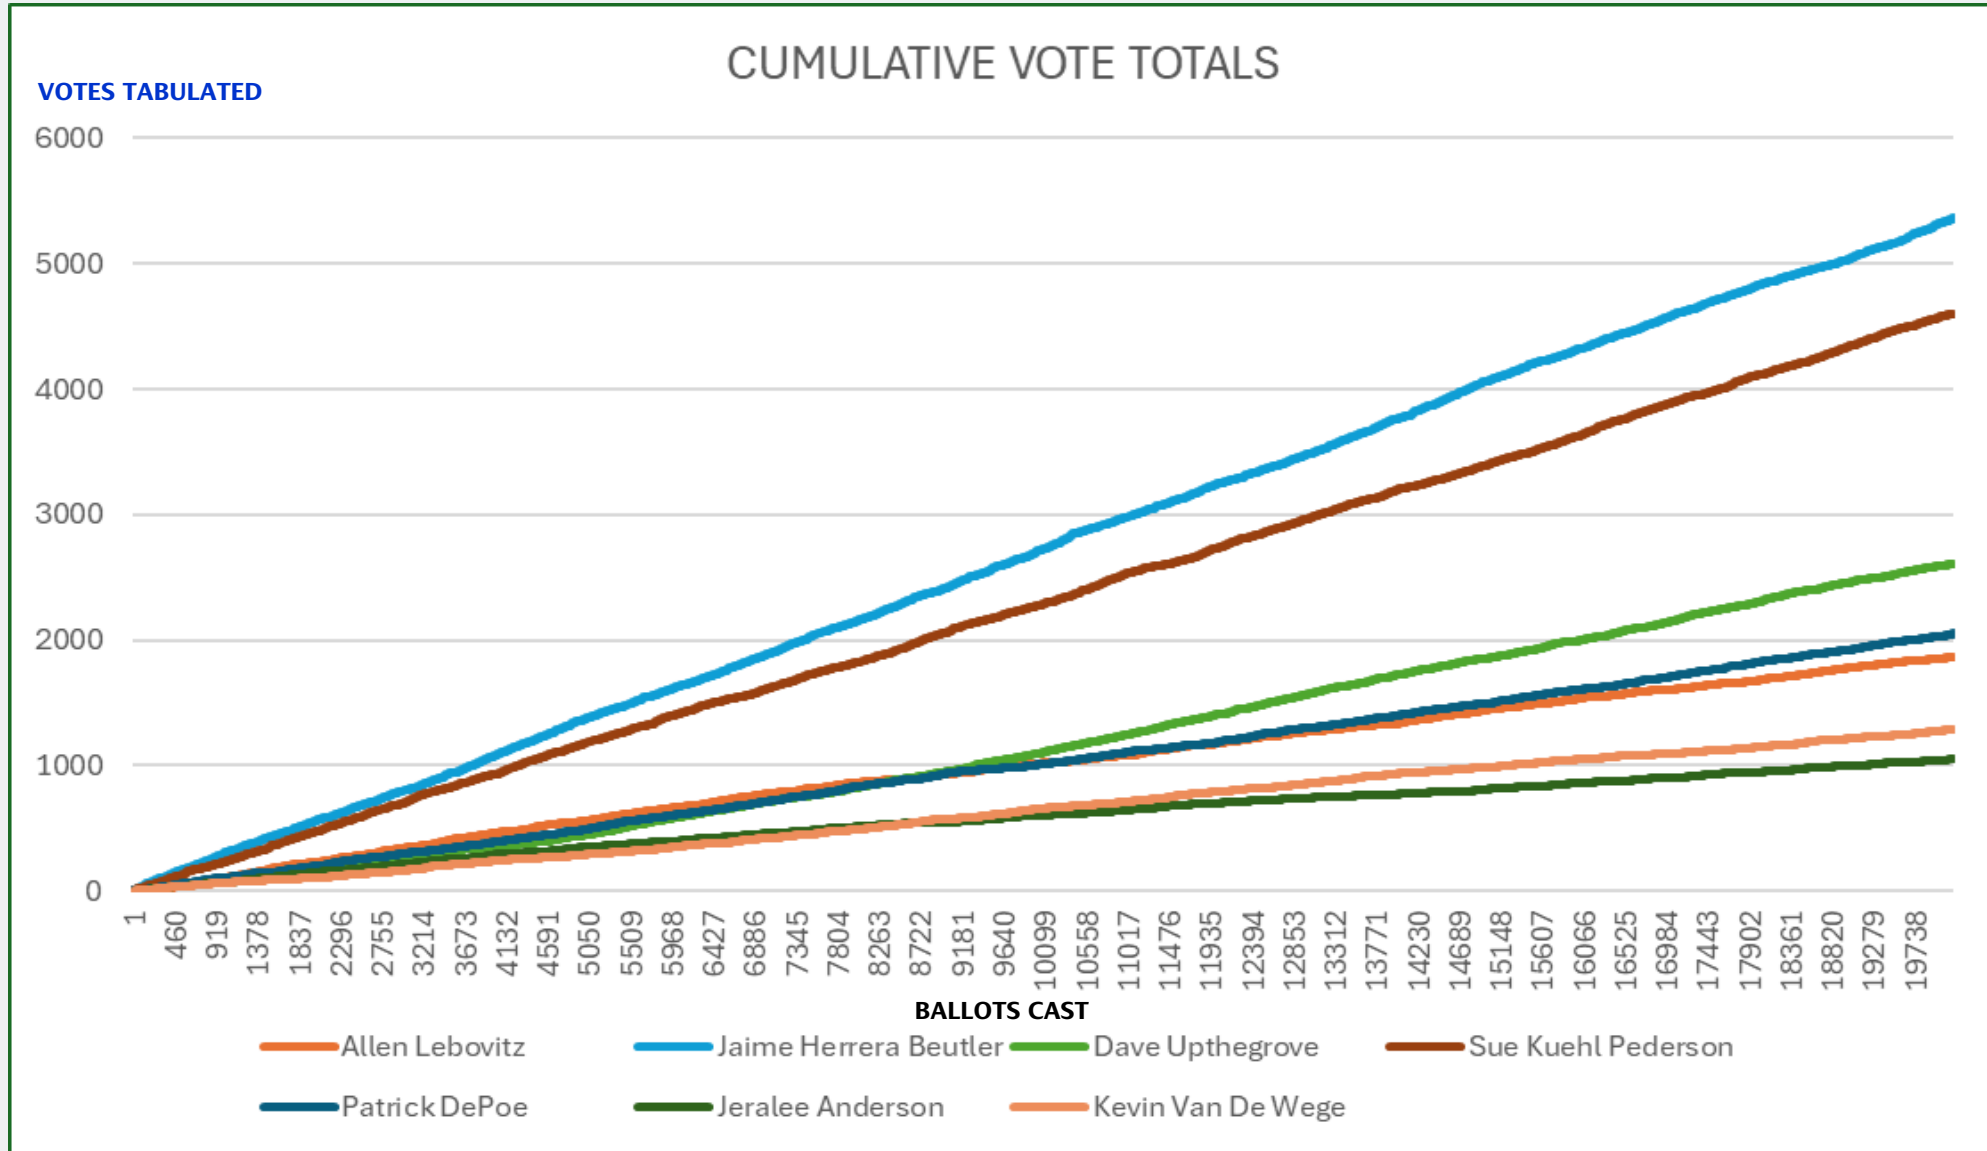

United States Senator

Congressional District 6

Governor (top 6)

Lieutenant Governor

Secretary of State

Attorney General

Commissioner of Public Lands

Superintendent of Public Instruction

Insurance Commissioner

35th Legislative District Representative, Position 1

35th Legislative District Representative, Position 2

Mason County Commissioner District 1

Mason County Commissioner District 2

Supreme Court Justice Position 2