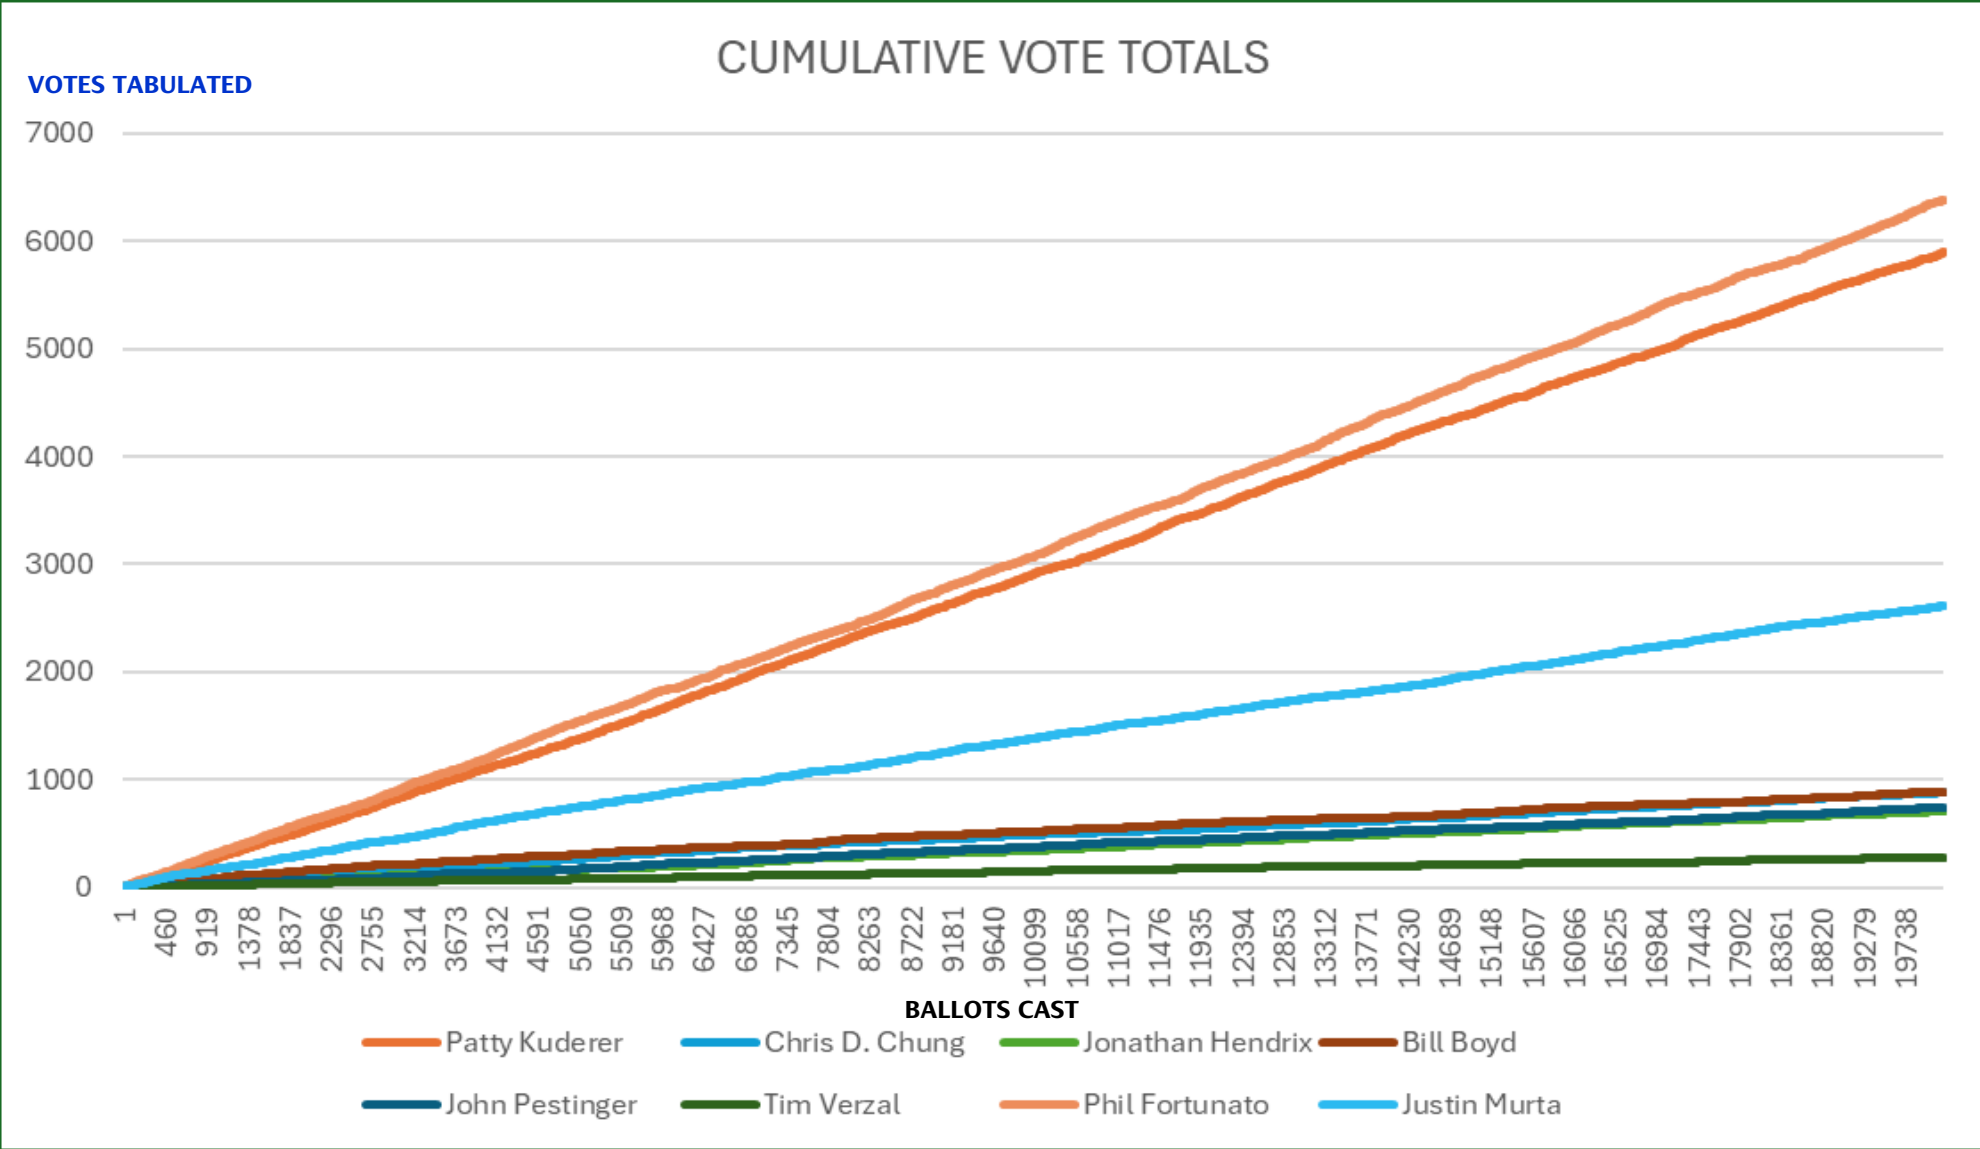

United States Senator

Congressional District 6

Governor (top 6)

Lieutenant Governor

Secretary of State

Attorney General

Commissioner of Public Lands

Superintendent of Public Instruction

Insurance Commissioner

35th Legislative District Representative, Position 1

35th Legislative District Representative, Position 2

Mason County Commissioner District 1

Mason County Commissioner District 2

Supreme Court Justice Position 2