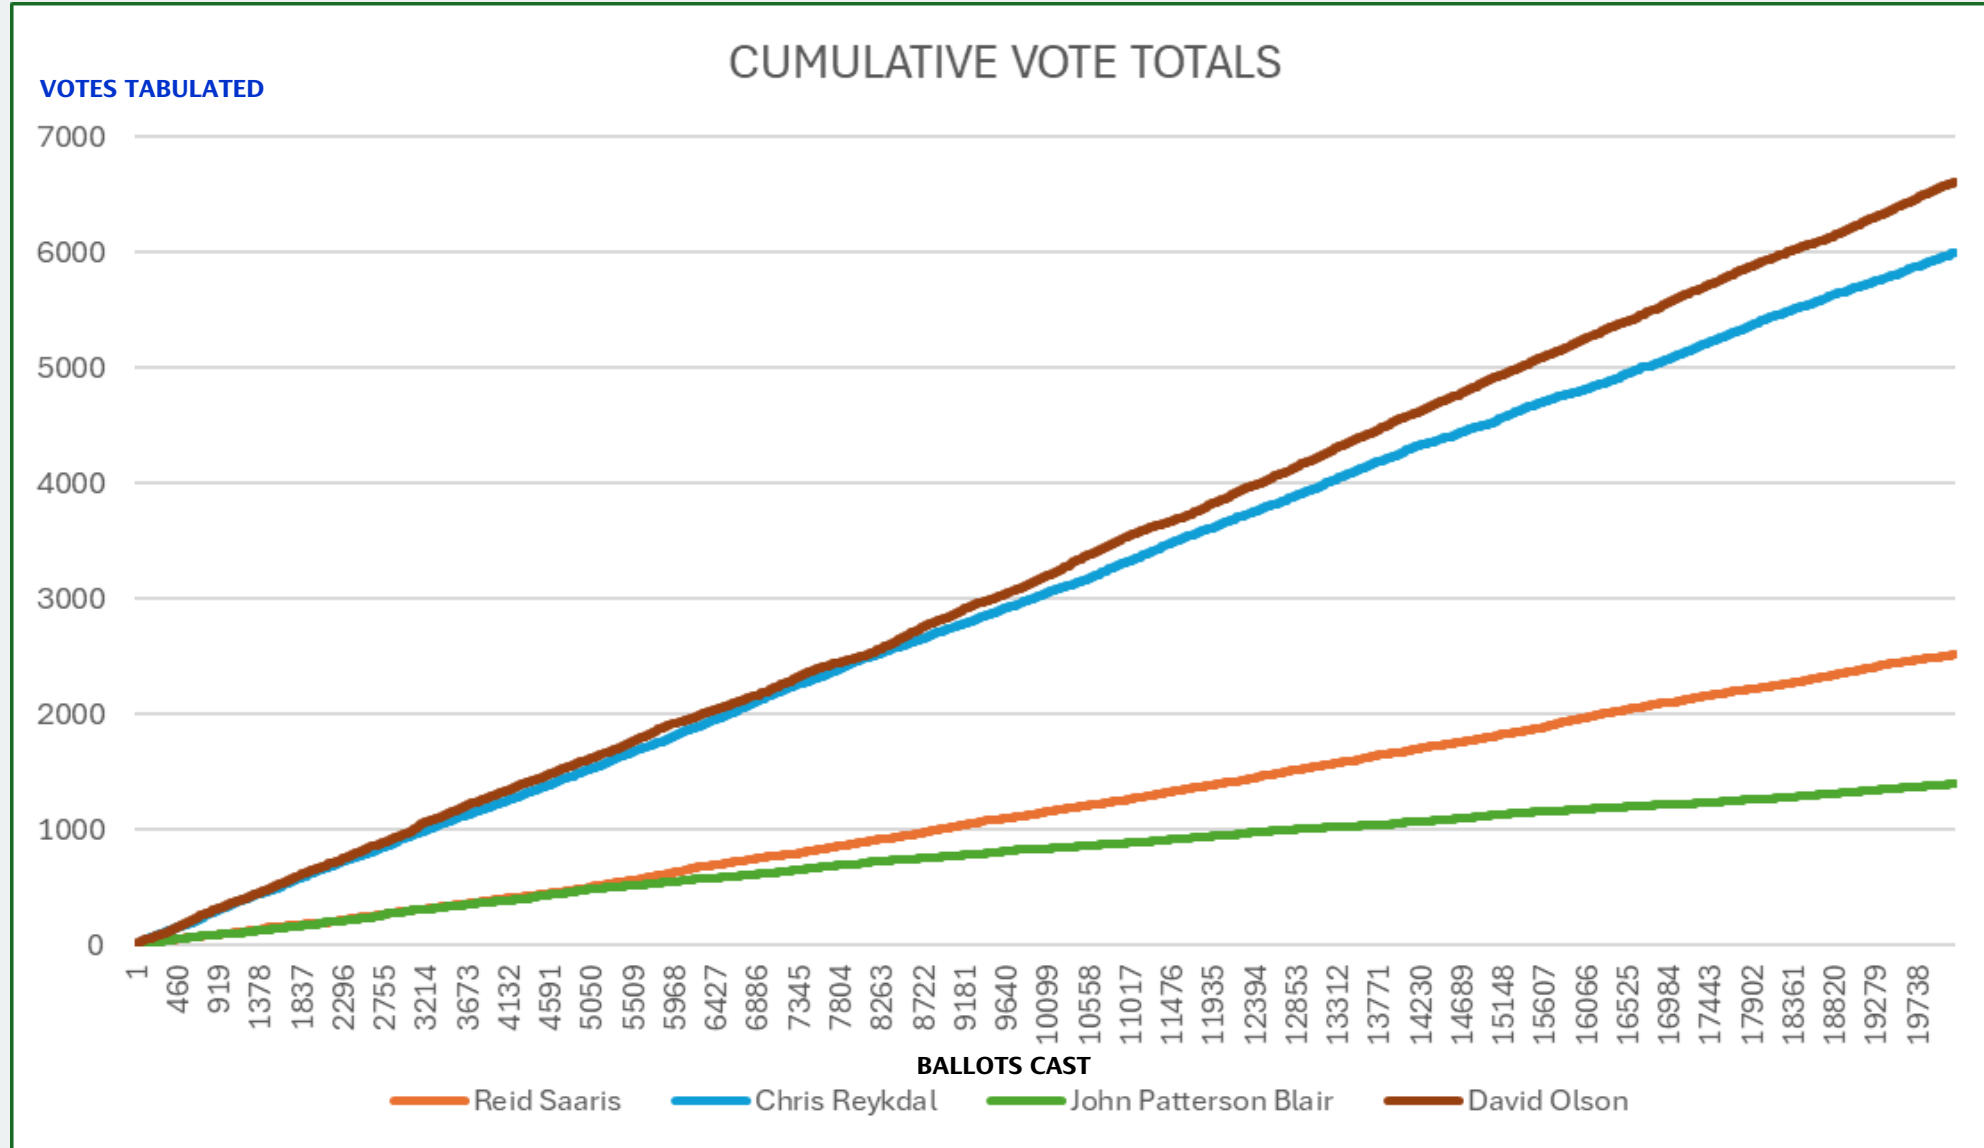

United States Senator

Congressional District 6

Governor (top 6)

Lieutenant Governor

Secretary of State

Attorney General

Commissioner of Public Lands

Superintendent of Public Instruction

Insurance Commissioner

35th Legislative District Representative, Position 1

35th Legislative District Representative, Position 2

Mason County Commissioner District 1

Mason County Commissioner District 2

Supreme Court Justice Position 2