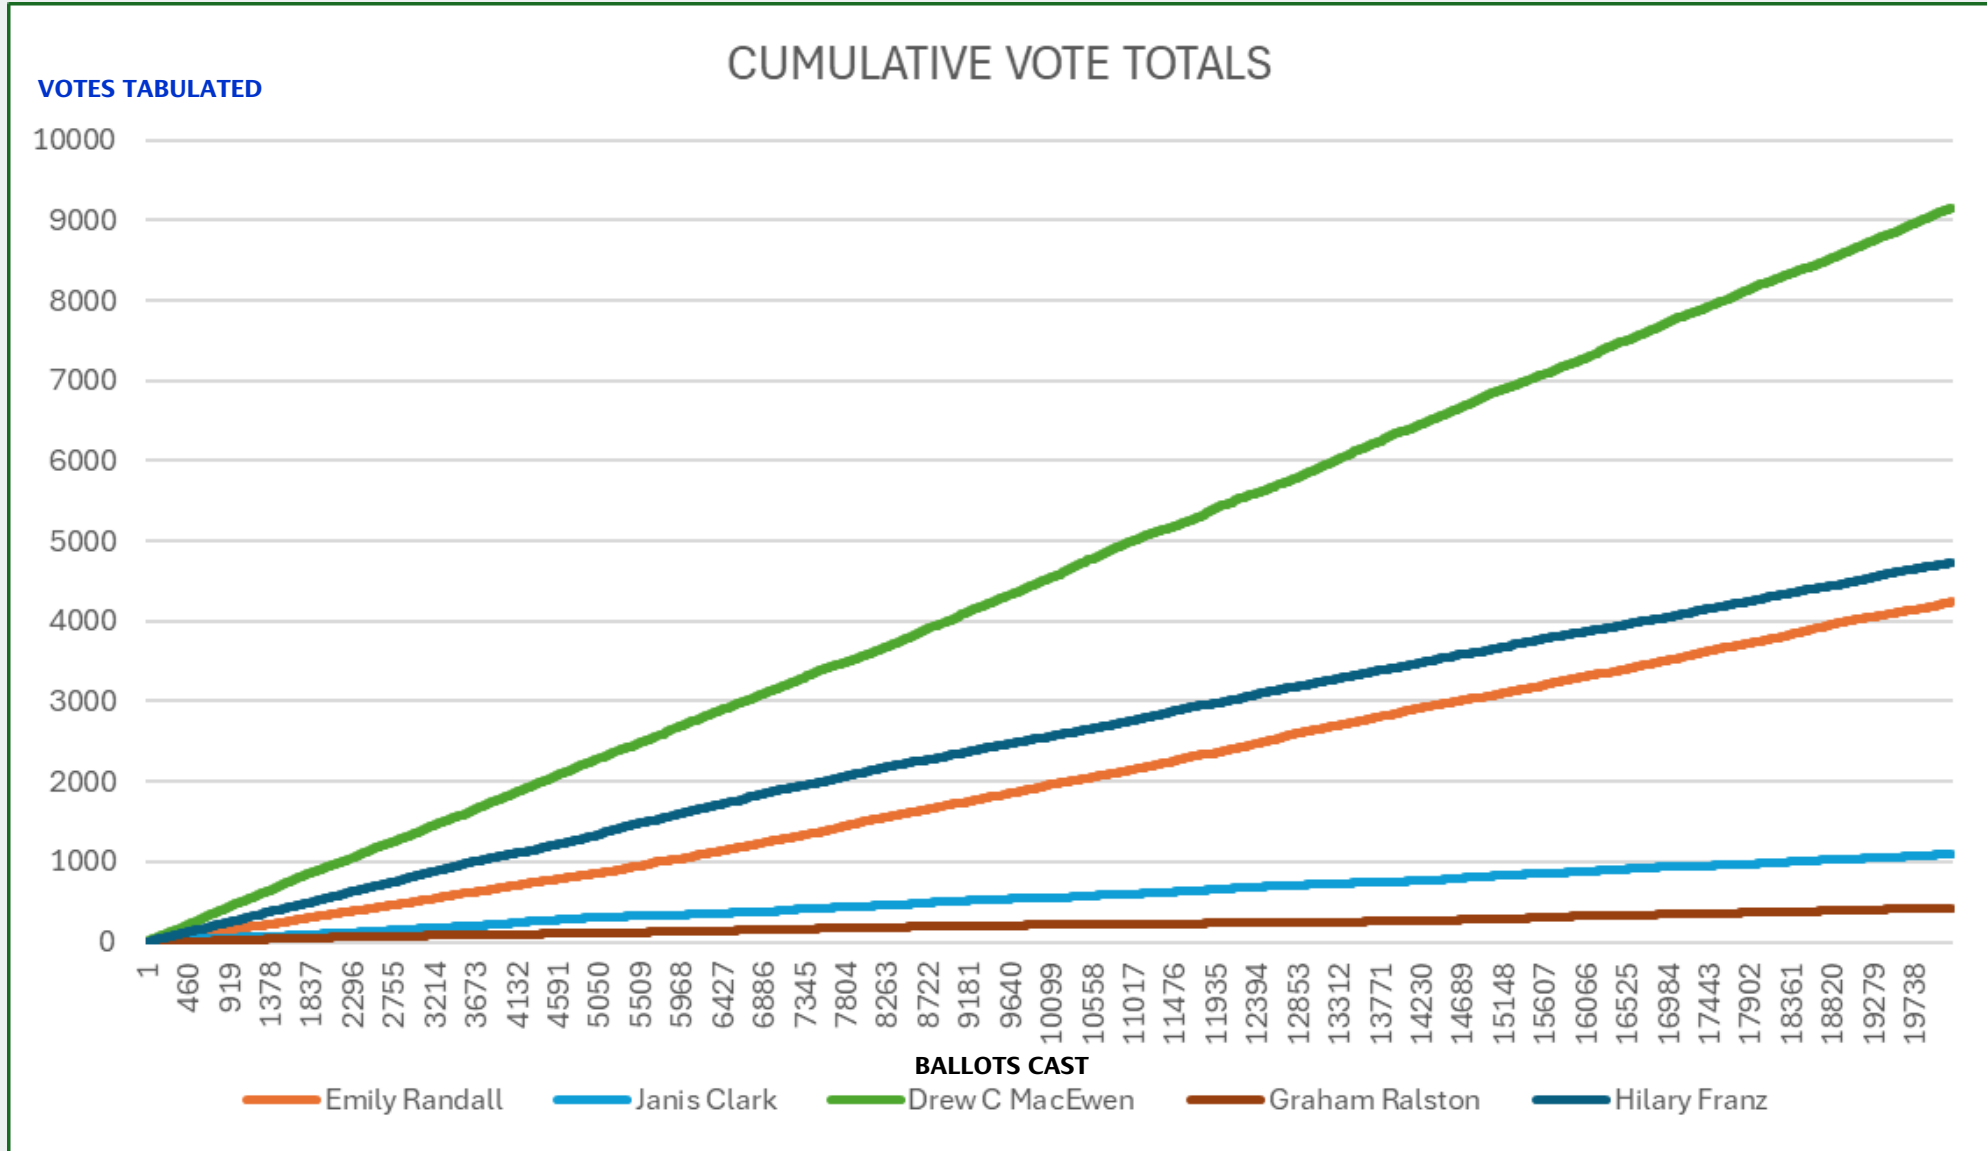

United States Senator

Congressional District 6

Governor (top 6)

Lieutenant Governor

Secretary of State

Attorney General

Commissioner of Public Lands

Superintendent of Public Instruction

Insurance Commissioner

35th Legislative District Representative, Position 1

35th Legislative District Representative, Position 2

Mason County Commissioner District 1

Mason County Commissioner District 2

Supreme Court Justice Position 2