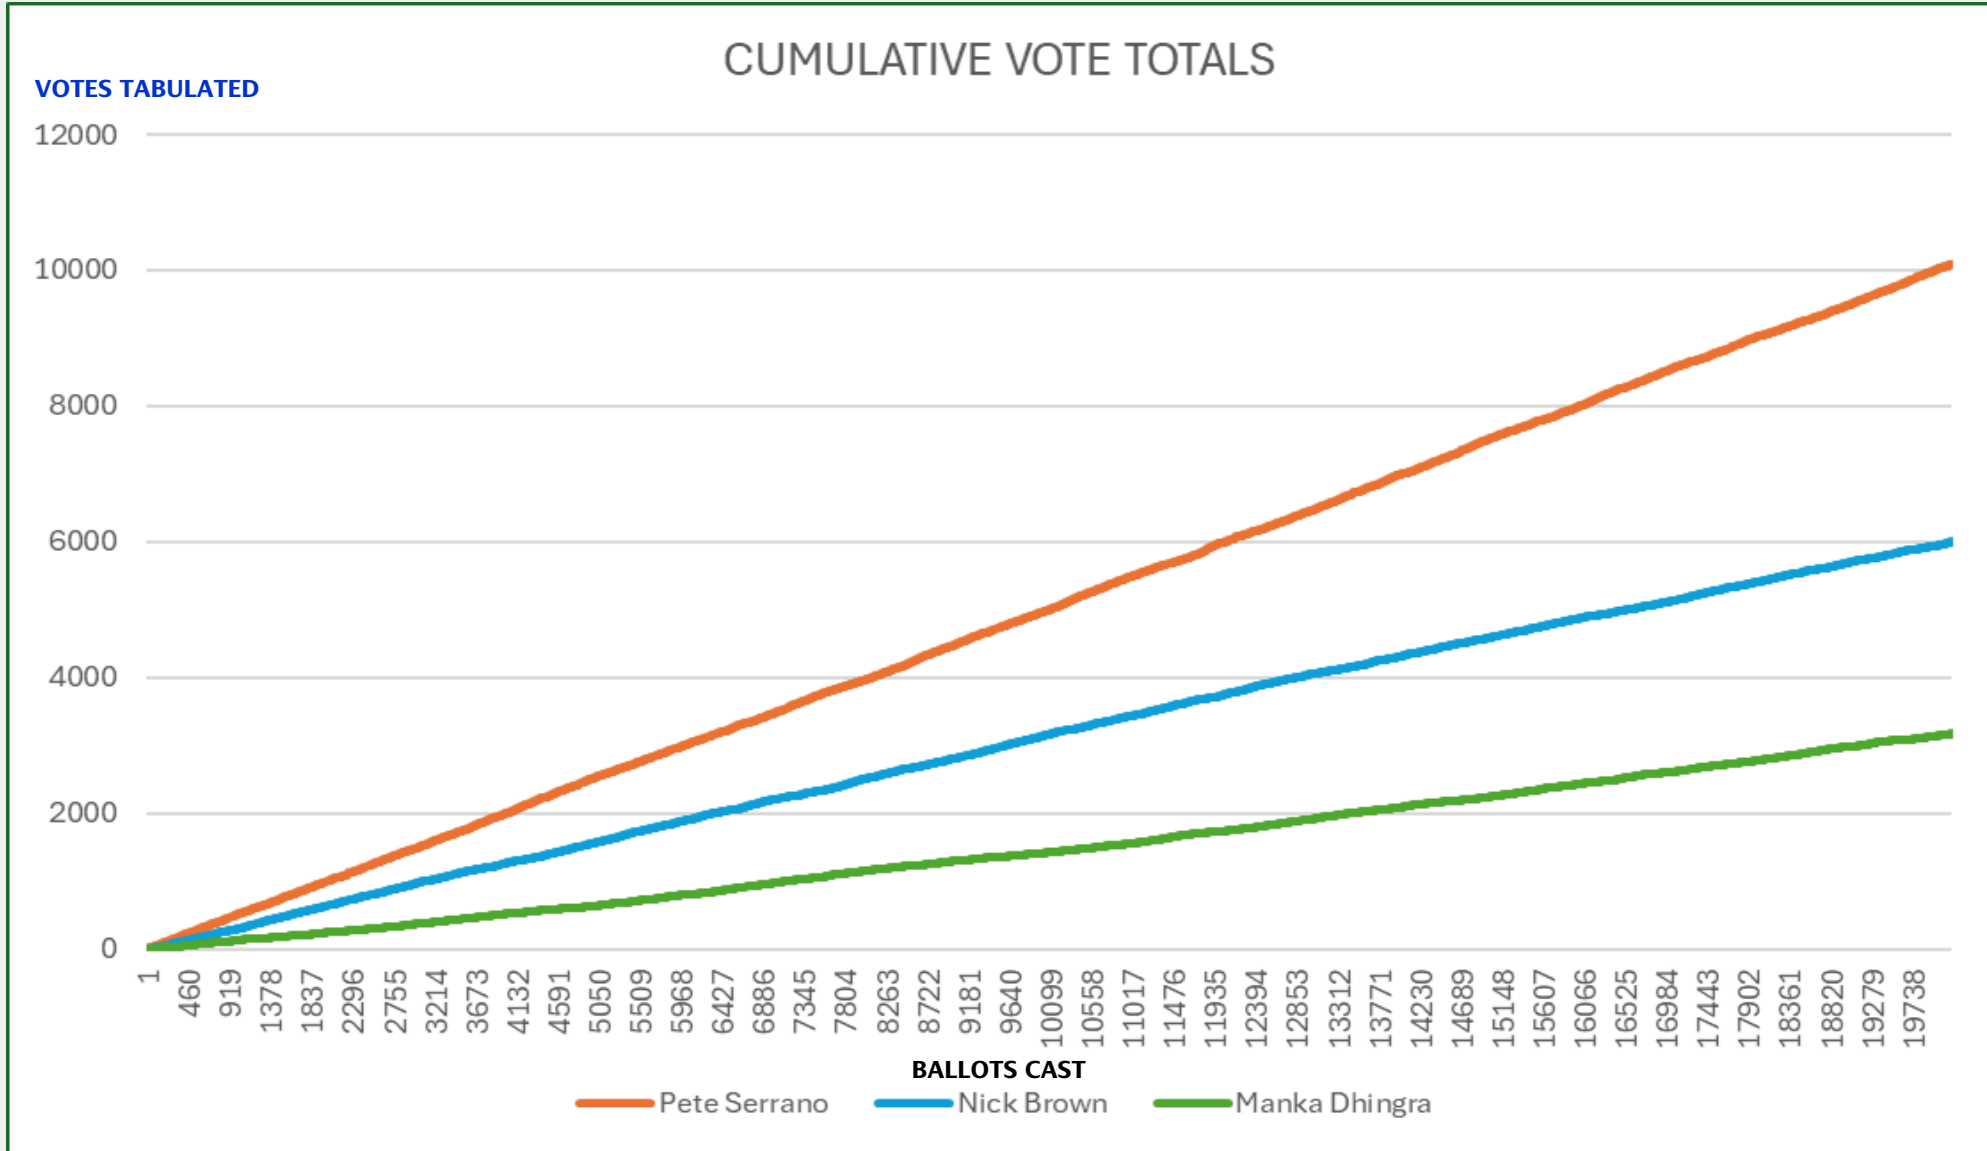

United States Senator

Congressional District 6

Governor (top 6)

Lieutenant Governor

Secretary of State

Attorney General

Commissioner of Public Lands

Superintendent of Public Instruction

Insurance Commissioner

35th Legislative District Representative, Position 1

35th Legislative District Representative, Position 2

Mason County Commissioner District 1

Mason County Commissioner District 2

Supreme Court Justice Position 2