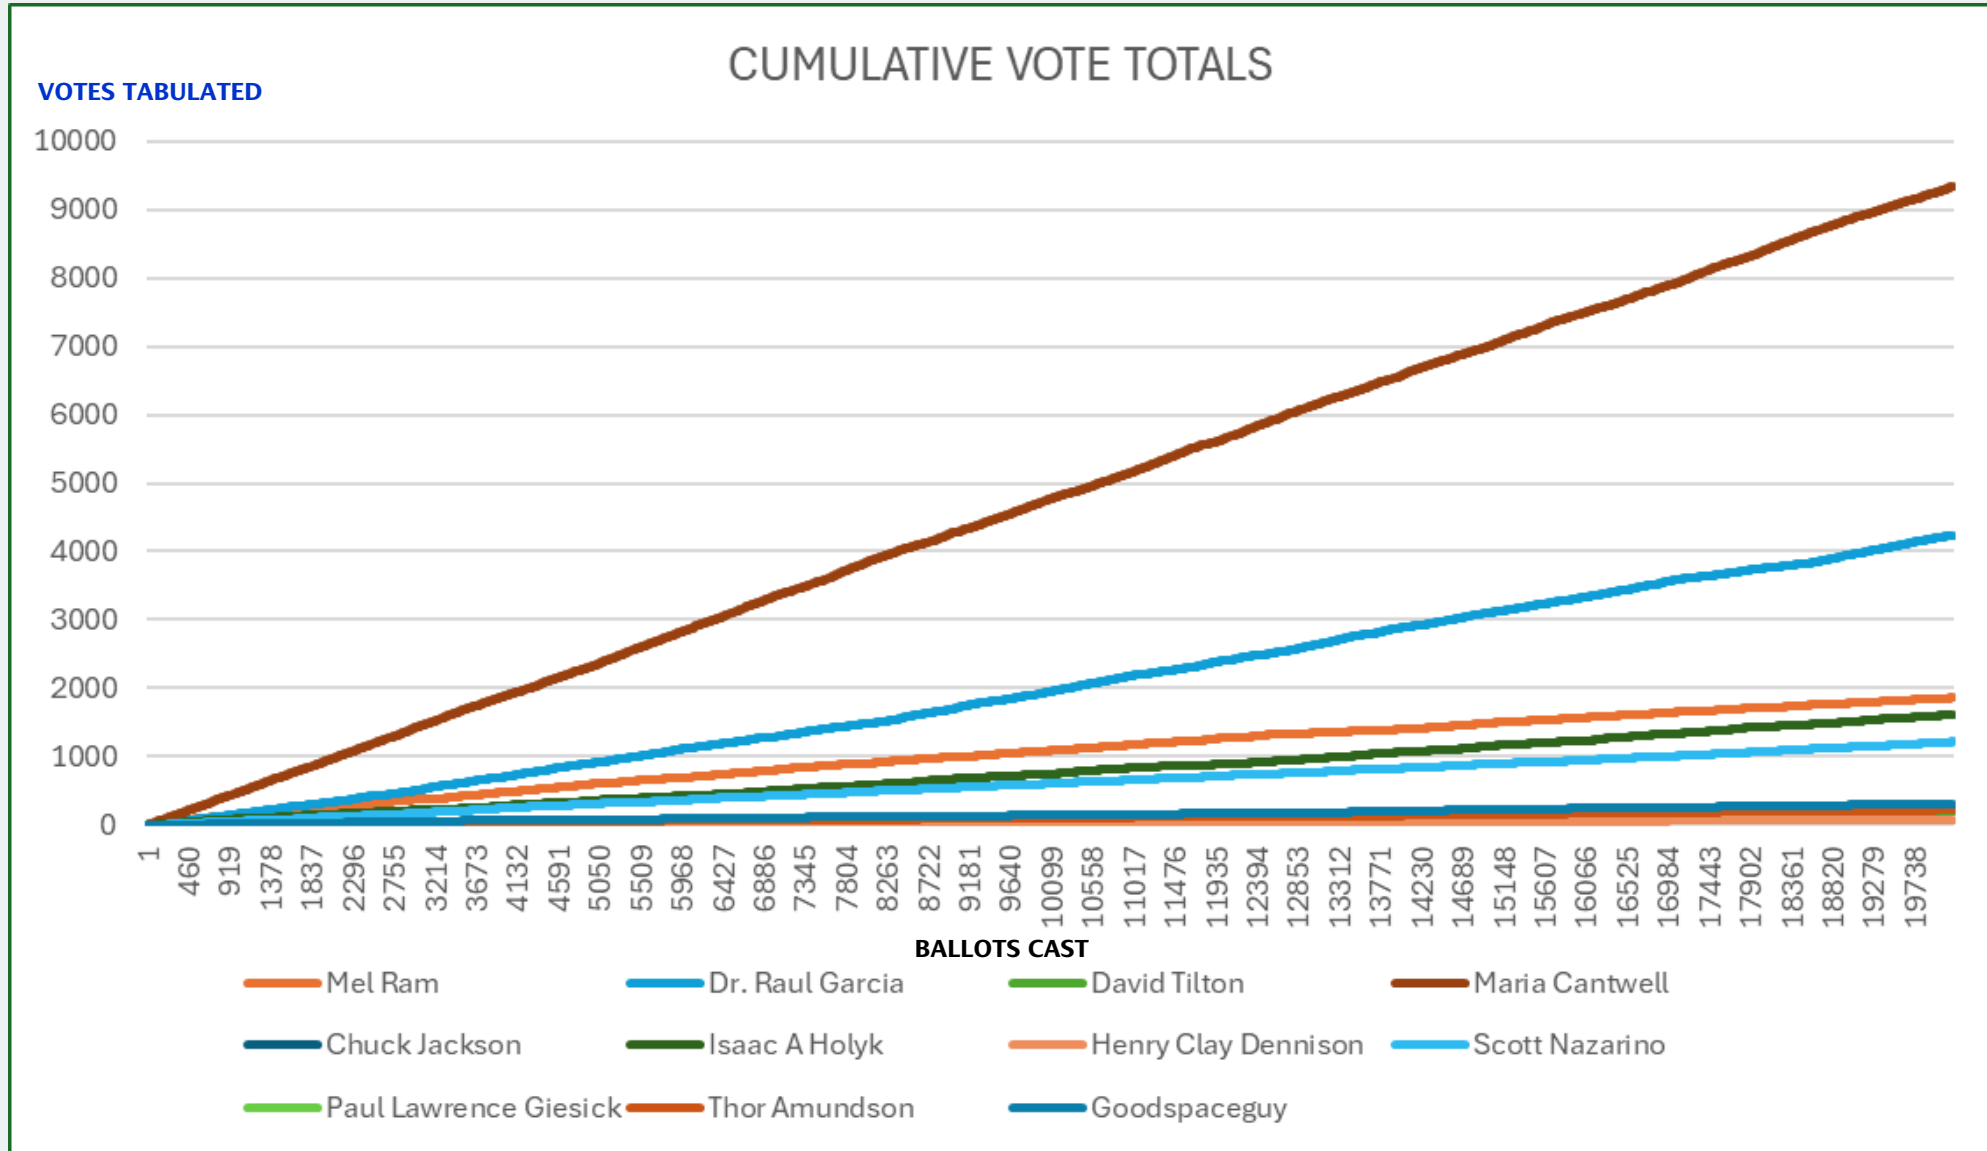

United States Senator

Congressional District 6

Governor (top 6)

Lieutenant Governor

Secretary of State

Attorney General

Commissioner of Public Lands

Superintendent of Public Instruction

Insurance Commissioner

35th Legislative District Representative, Position 1

35th Legislative District Representative, Position 2

Mason County Commissioner District 1

Mason County Commissioner District 2

Supreme Court Justice Position 2