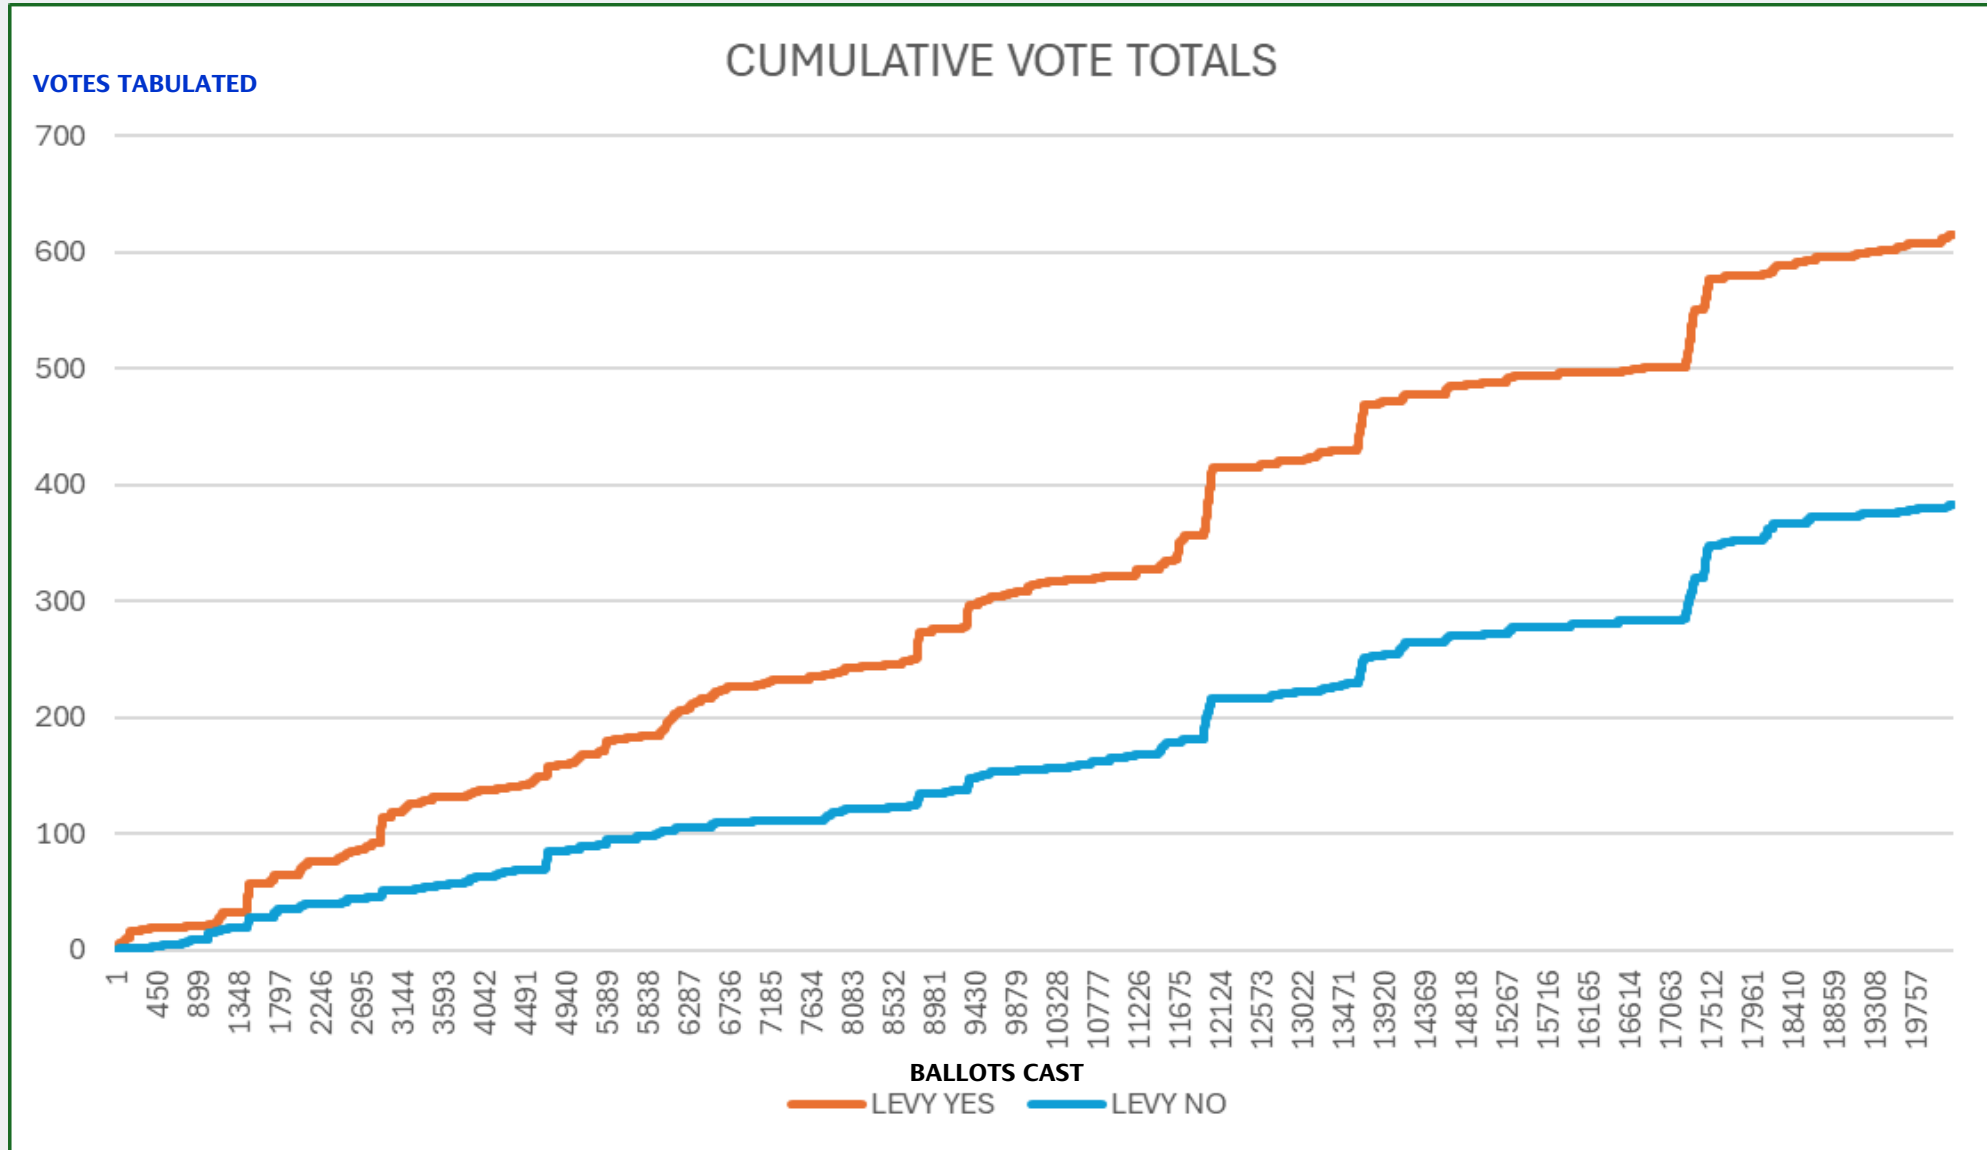

Fire Protection District 6 Levy