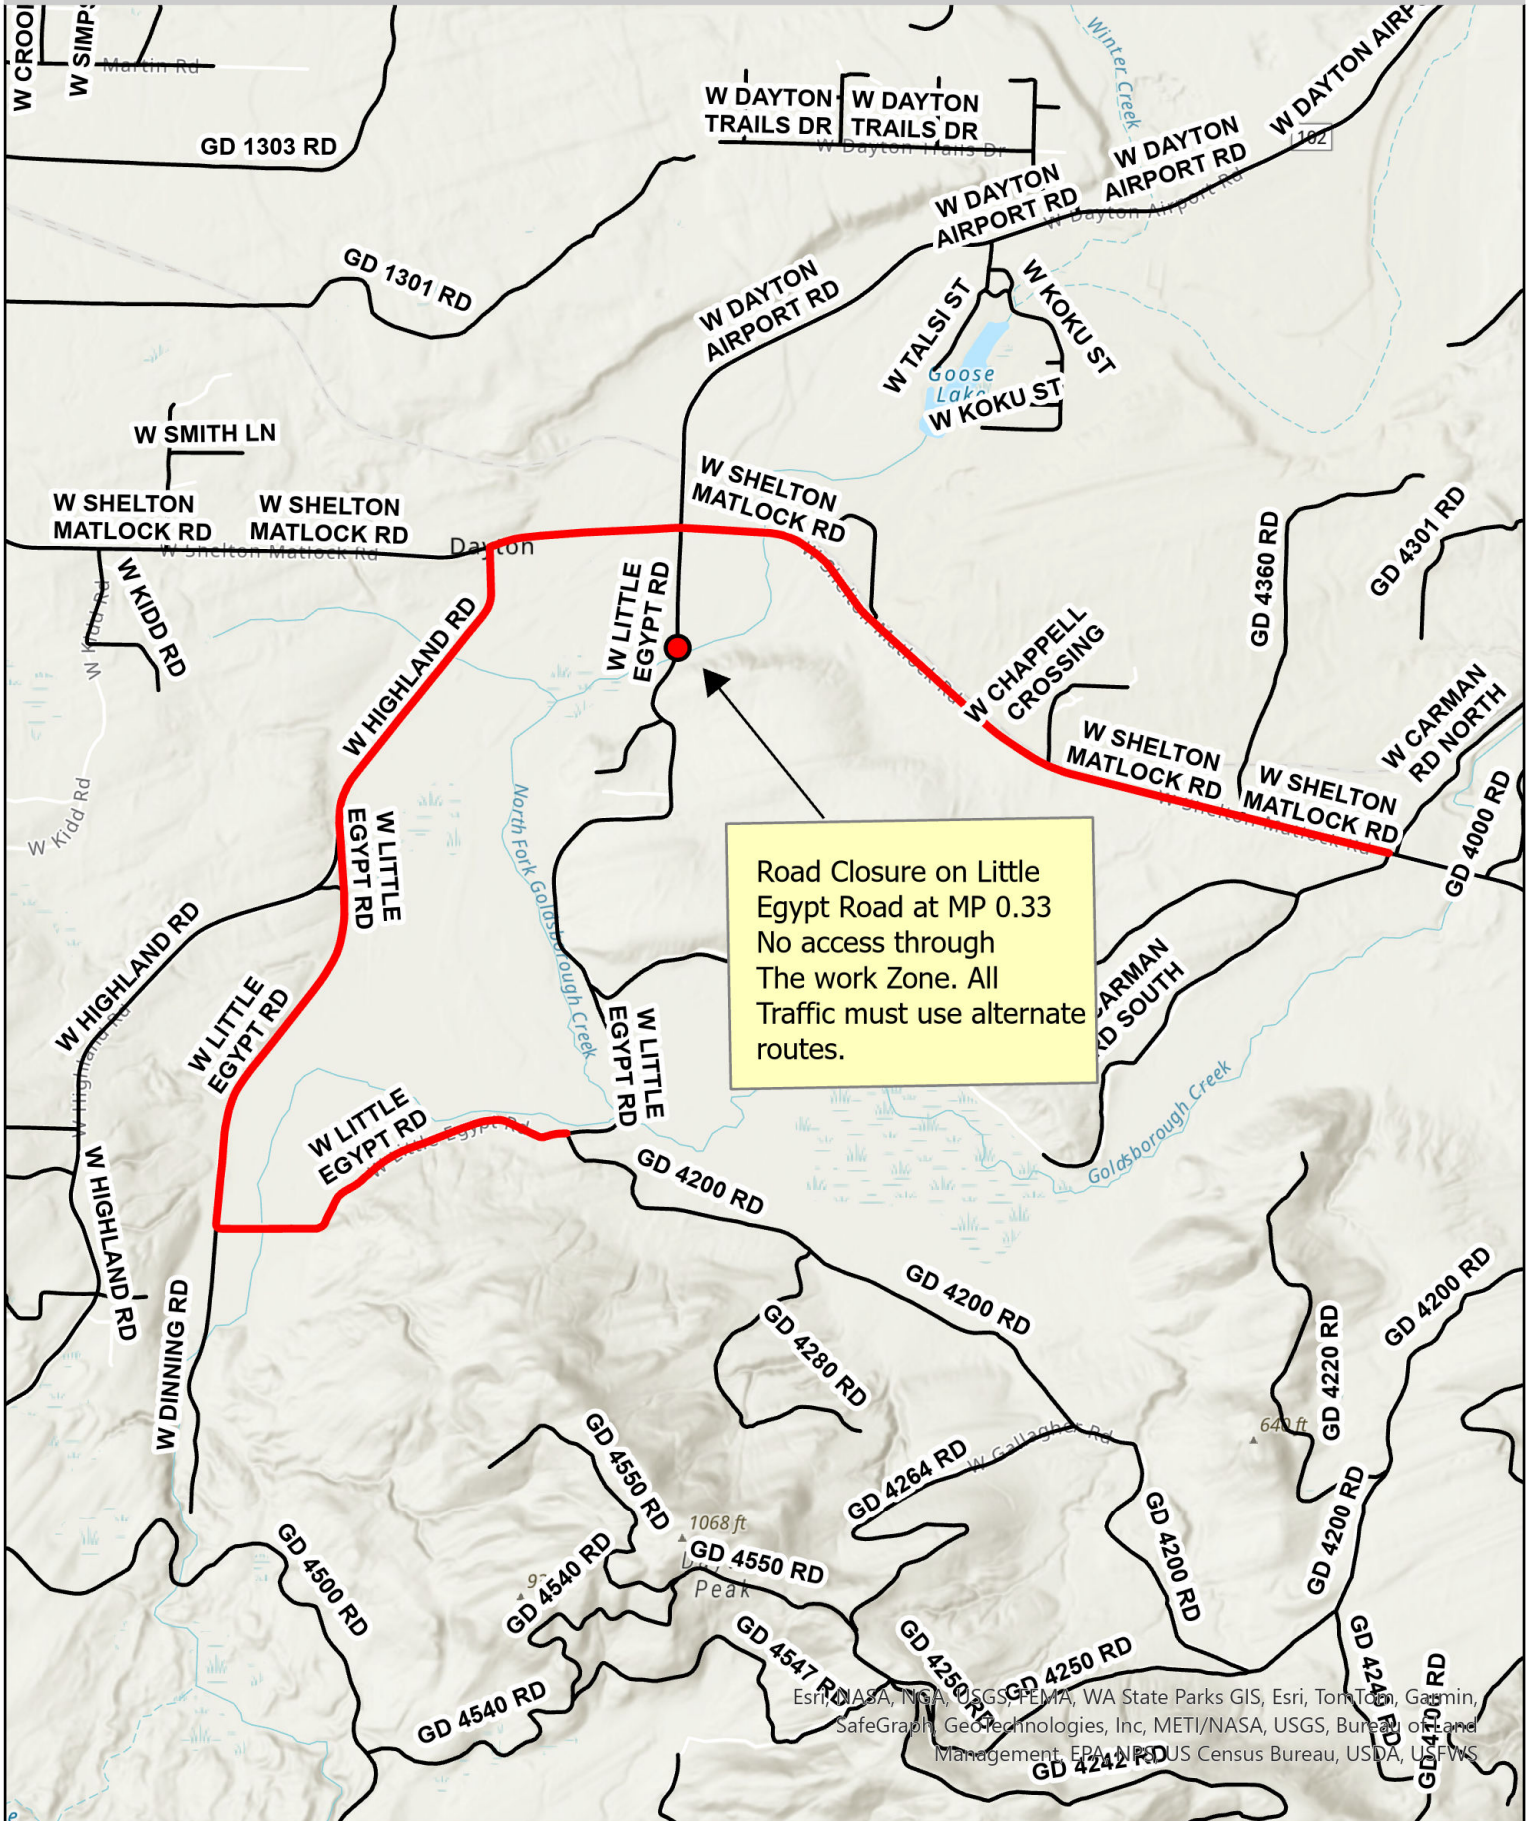

CRP 2044 North Fork Goldsborough on Little Egypt Road Detour Map

Esri, NASA, INSA, USGS, FEMA, WA State Parks GIS, Esri, TomTom, Garmin, SafeGraph, GeoTechnologies, Inc, METI/NASA, USGS, Bureau of Land Management, EPA, APUS Census Bureau, USDA, USFWS